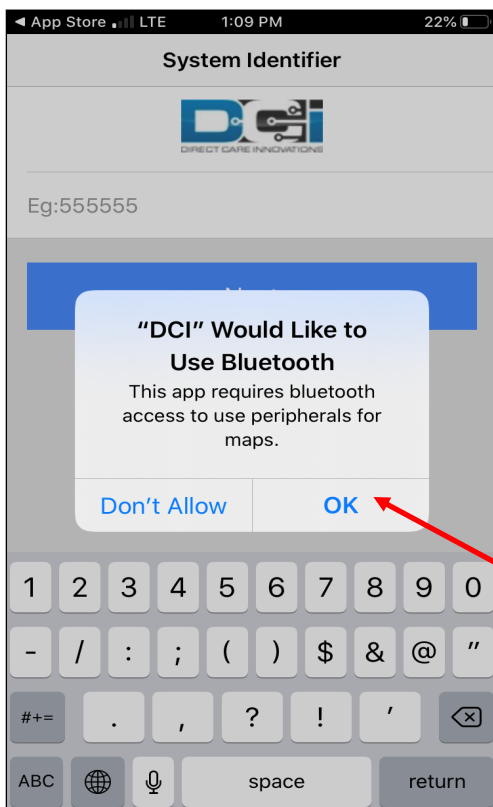

Downloading the App

Download App from Google Play or Apple Store

Once you open the app on your device:

1. Select "OK" for Bluetooth use prompt
2. Select "Allow While Using App" for location preference
3. Select and answer security questions
4. Select "OK"

Allow "DCI" to access your location?

Your clock in/out location will be stored with your punch per your employers requirements, and it will also be used to display your starting and ending location on the map when performing drive/transports